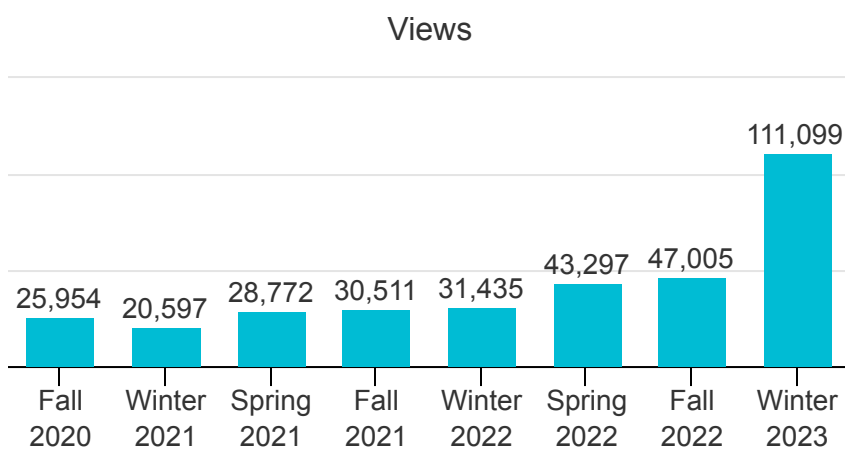

Eight Semester Totals: Fall 2020 - Winter 2023

Learn Well Virtual Communities Semester Breakdown

Winter 2023 there was a significant increase in the views and users in the VCs. From Fall 2022 to Winter 2023, views increased by 136% and users increased by 128%.

Well Series Module Views on Libguide

Winter 2023 Libguide views were high for Graduate Well, Work Well, and Start Well. From Fall 2022 to Winter 2023, Graduate Well views increased 261%, Work Well views increased 153%, and Start Well views increased 8%.

Arrive Well Libguide views were lower than usual, decreasing 68% between Fall 2022 and Winter 2023. This was the result of a shift in focus to promoting the open access platform for incoming international students. Learn Well views were slightly lower between the two terms, decreasing by 8%.