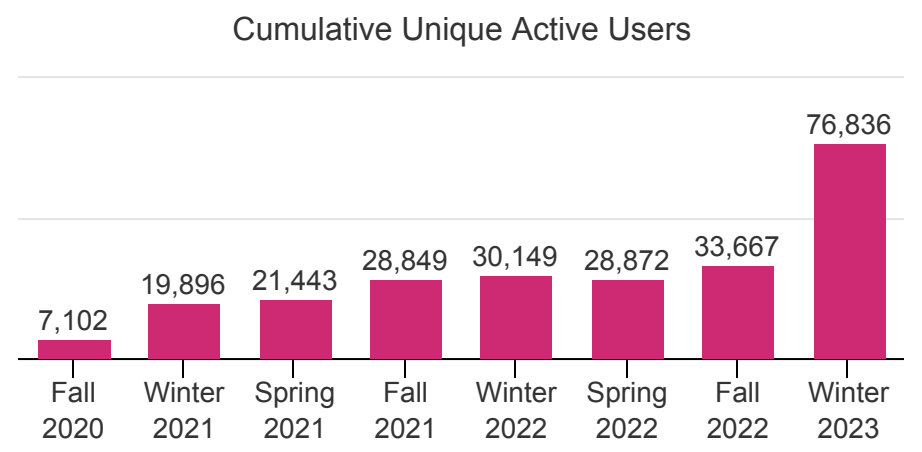

Eight Semester Totals: Fall 2020 - Winter 2023

Learn Well Virtual Communities Semester Breakdown

Winter 2023 there was a significant increase in the views and users in the VCs. From Fall 2022 to Winter 2023, views increased by 136% and users increased by 128%.

Well Series Module Views on Libguide

Winter 2023 Libguide views were high for Graduate Well, Work Well, and Start Well. From Fall 2022 to Winter 2023, Graduate Well views increased 261%, Work Well views increased 153%, and Start Well views increased 8%.

Arrive Well Libguide views were lower than usual, decreasing 68% between Fall 2022 and Winter 2023. This was the result of a shift in focus to promoting the open access platform for incoming international students. Learn Well views were slightly lower between the two terms, decreasing by 8%.